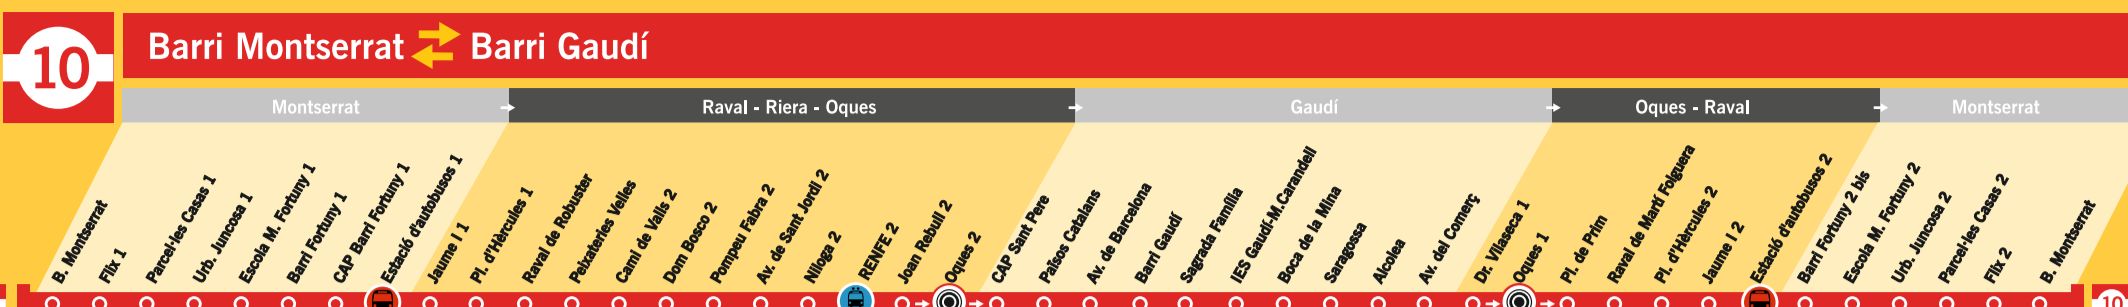

Table for route 'Immaculada - Nou Hospital'. Columns: Immaculada, Països Catalans, Pere Cerimònies - Passajes - Oques, Llibertat - Sant Jordi - Riera, Sant Josep, Nou Hospital. Includes arrival and departure times.

Signes convencionals: Legend for bus stop signs. Includes 'Sant de ciutat', 'Parada amb parada', 'Parada amb correspondència', 'SMS', and 'ISO 9001' logo.

Table of bus departure times for line 10. Columns represent destinations: Montserrat, Ravall - Riera - Oques, Gaudi, Oques - Ravall, and Montserrat. Rows show departure times for various stops along the route.

Table of bus arrival times for line 10. Columns represent destinations: Montserrat, Ravall - Riera - Oques, Gaudi, Oques - Ravall, and Montserrat. Rows show arrival times for various stops along the route.

Table of bus departure times for line 11, connecting Barri Montserrat and Oques-Libertat. The route includes stops like Montserrat, Passejers - Oques, Libertat - Sant Jordi, Riera, and Montserrat.

Table of bus arrival times for line 11. Columns represent destinations: Montserrat, Passejers - Oques, Libertat - Sant Jordi, Riera, and Montserrat. Rows show arrival times for various stops along the route.